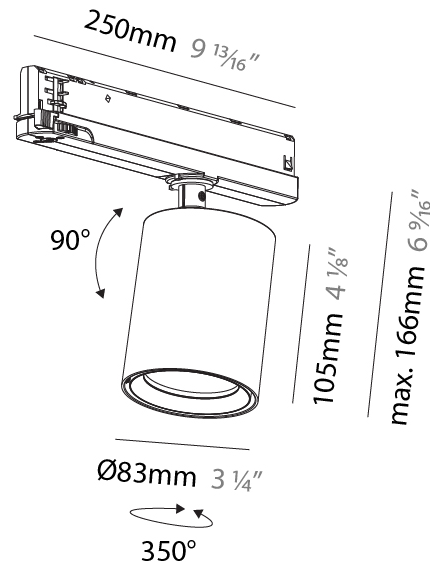

GENERAL

Series: Centriq
Subseries: Centriq In
Brand: Prolicht
Division: Architectural
Mounting Type: Track
Mounting Location: Ceiling
Subcategory: Spots

PHYSICAL

Shape: Cylinder
Diameter (mm): 83
Diameter (in): 3 1/4
Length (mm): 250
Length (in): 9 13/16
Height (mm): 166
Height (in): 6 9/16
Light Distribution: Adjustable / Direct
Weight (kg): 0.87
Fixture Finish: SSR / BKV / CWI / CRY / HAB / LAG / UFT / ITA / RUA / RUR / MIC / FTG / MYG / TWT / LOD / PUS / FRO / FUP / KIA / POP / BLS / SPG / MEY / GOH / GUM / CHC / COM / ABZ / JAG / OBR / MOS / ROR
Holder Finish: WHI / BLK
Accent Finish: SSR / BKV / CWI / CRY / HAB / LAG / UFT / ITA / RUA / RUR / MIC / FTG / MYG / TWT / LOD / PUS / FRO / FUP / KIA / POP / BLS / SPG / MEY / GOH / GUM / CHC / COM / ABZ / JAG
Fixture Material: Aluminum

ELECTRICAL

Lamp Type: LED (Zhaga Standard)
Input Wattage (W): 36.2
Total Output Wattage (W): 32.7
Dimming: Non-Dimmable / 0-10V Dimming
Driver Included: Yes
Driver Location: Integrated
Driver Type: Constant Current - 120Vac
Driver Class: Class 2
Input Voltage (V): 120

LED

Number of LEDs: 1
Color Temperature (°K): 2700 / 3000 / 3500 / 4000
Max. Delivered Lumen (lm): 2916 / 3037 / 3166 / 3320
Nominal Lumen (lm): 3471 / 3615 / 3769 / 3952
CRI: >90 CRI
Lamp Life (hrs): 50000

OPTICAL

Reflector: 20 / 32 / 54
Adjustability: Rotational 350°; Tilt 90°

RATINGS AND CERTIFICATIONS

Certified By: CSA Certified to UL and CSA Standards
IP rating: IP20